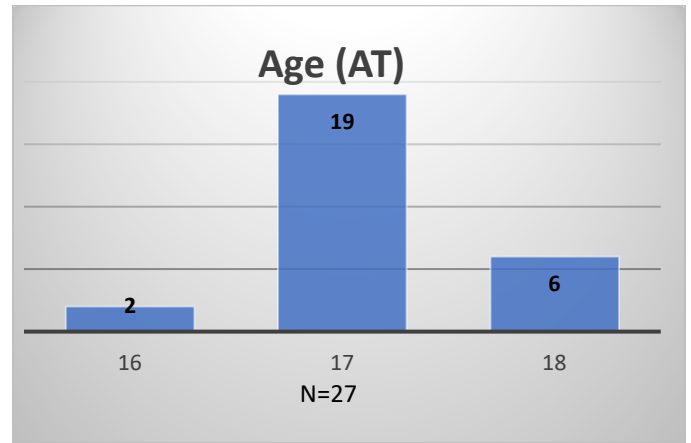

Daily Data Dashboard – March 7, 2024

Demographics for JTDC Population

Thursday Morning Midnight Count

Total # of probation Involved youth¹: 1,348

¹ Probation Active: Any youth who is pending sentencing with an active social history, has been formally placed on probation or supervision with Cook County Juvenile Probation on the date of the report.

*Age, Gender and Race for Criminal Court population (N=1) is not represented in this report.

Daily Data Dashboard – March 7, 2024
Demographics for JTDC Population
Thursday Morning Midnight Count