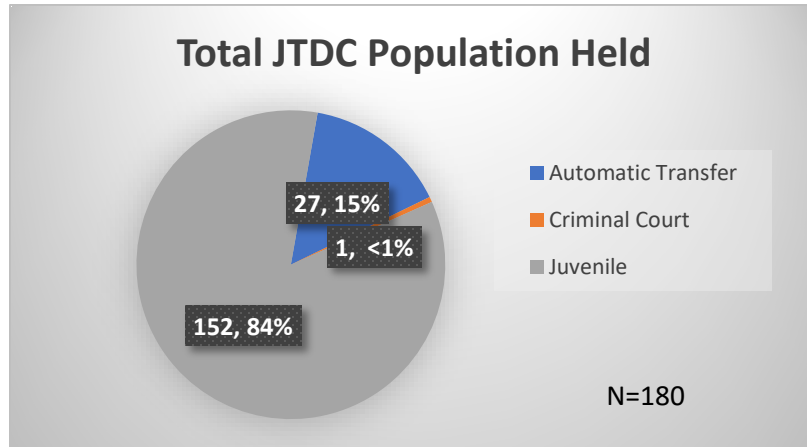

Daily Data Dashboard – March 7, 2024

Demographics for JTDC Population

Thursday Morning Midnight Count

Total # of probation Involved youth¹: 1,348

¹ Probation Active: Any youth who is pending sentencing with an active social history, has been formally placed on probation or supervision with Cook County Juvenile Probation on the date of the report.

*Age, Gender and Race for Criminal Court population (N=1) is not represented in this report.

Daily Data Dashboard – March 7, 2024
Demographics for JTDC Population
Thursday Morning Midnight Count