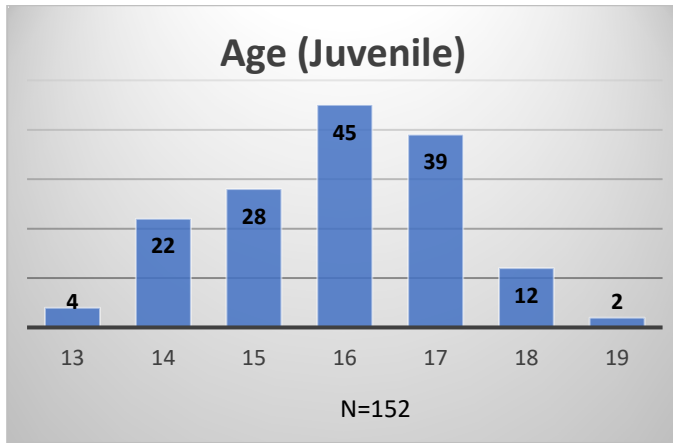

Daily Data Dashboard – March 7, 2024

Demographics for JTDC Population

Thursday Morning Midnight Count

Total # of probation Involved youth¹: 1,348

¹ Probation Active: Any youth who is pending sentencing with an active social history, has been formally placed on probation or supervision with Cook County Juvenile Probation on the date of the report.

*Age, Gender and Race for Criminal Court population (N=1) is not represented in this report.

Daily Data Dashboard – March 7, 2024
Demographics for JTDC Population
Thursday Morning Midnight Count