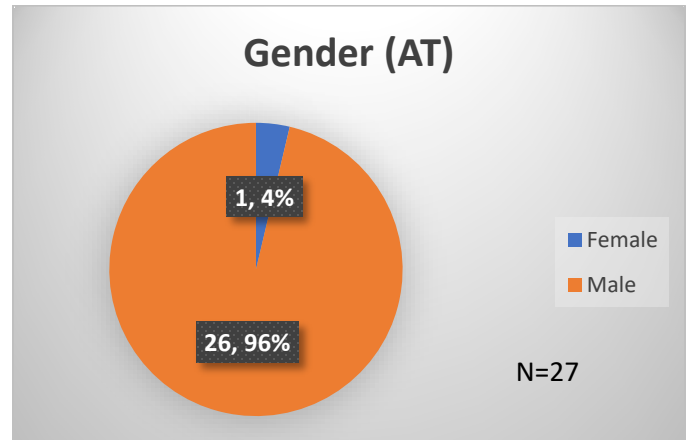

Daily Data Dashboard – March 7, 2024

Demographics for JTDC Population

Thursday Morning Midnight Count

Total # of probation Involved youth¹: 1,348

¹ Probation Active: Any youth who is pending sentencing with an active social history, has been formally placed on probation or supervision with Cook County Juvenile Probation on the date of the report.

*Age, Gender and Race for Criminal Court population (N=1) is not represented in this report.

Daily Data Dashboard – March 7, 2024
Demographics for JTDC Population
Thursday Morning Midnight Count