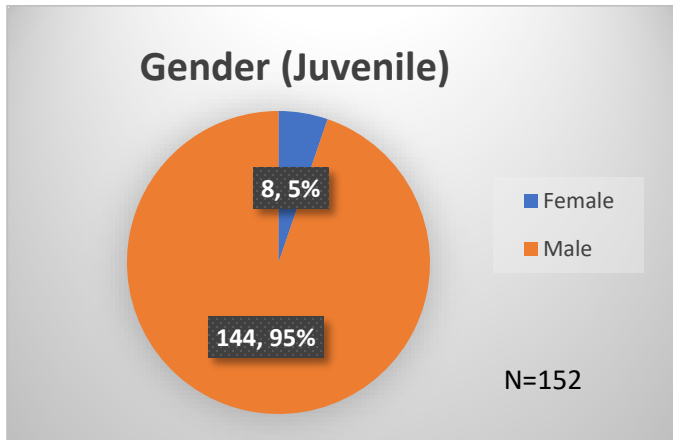

Daily Data Dashboard – March 7, 2024

Demographics for JTDC Population

Thursday Morning Midnight Count

Total # of probation Involved youth¹: 1,348

¹ Probation Active: Any youth who is pending sentencing with an active social history, has been formally placed on probation or supervision with Cook County Juvenile Probation on the date of the report.

*Age, Gender and Race for Criminal Court population (N=1) is not represented in this report.

Daily Data Dashboard – March 7, 2024
Demographics for JTDC Population
Thursday Morning Midnight Count